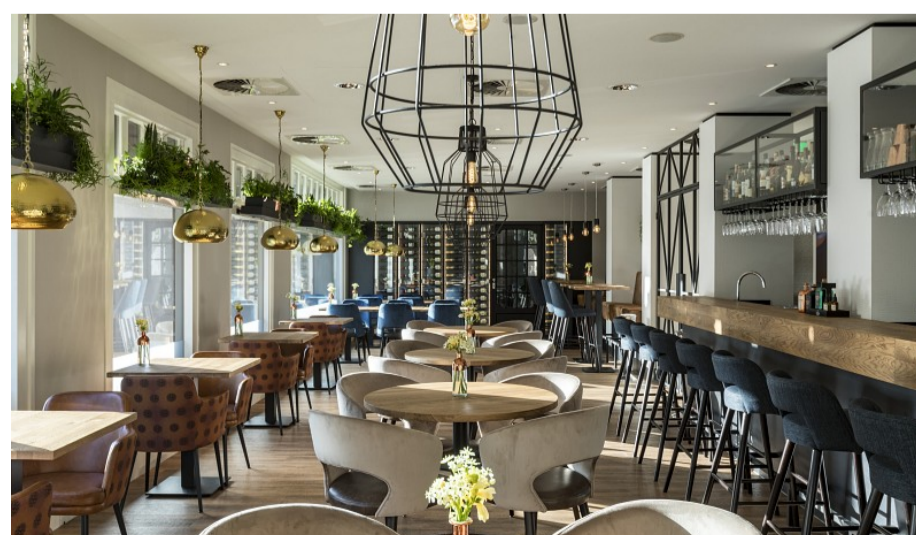

NH AMSTERDAM LEIDSEPLEIN

HOTEL LOCATION

The luxurious four-star NH Amsterdam Leidseplein hotel is conveniently located in the heart of Amsterdam. It is right across from the lively Leidse Square in the fashion and museum district, an area brimming with entertainment, dining and nightlife options.

Amsterdam Schiphol Airport
15 km / 25 min
Station Amsterdam Central
2,4 km / 15 min
Bus stop
0,1 km / 1 min

Stadhouderskade, 7
1054 ES Amsterdam
The Netherlands
T. +31 (0)85 902 2300
nhgroupsales.nl@nh-hotels.com
nh-hotels.com/hotel/nh-amsterdam-leidseplein

237 ROOMS

- 167 Standard rooms
- 68 Superior rooms
- 2 Junior suites

ROOM FACILITIES

- free wireless internet access
- direct dial telephone
- mini bar
- toiletry kit
- hairdryer
- wake up service
- room safety deposit box
- room service
- airconditioning
- coffee and tea facilities

FOOD & DRINKS

- Bar & Kitchen Copper
- buffet breakfast
- 'early birds' breakfast

HOTEL FACILITIES

- facilities for the disabled
- dry cleaning service
- fitness & health club upon reservation

MEETINGS & EVENTS

- 4 meeting rooms & 1 boardroom
- capacity up to 200 guests
- entrance to patio garden
- suitable for various events