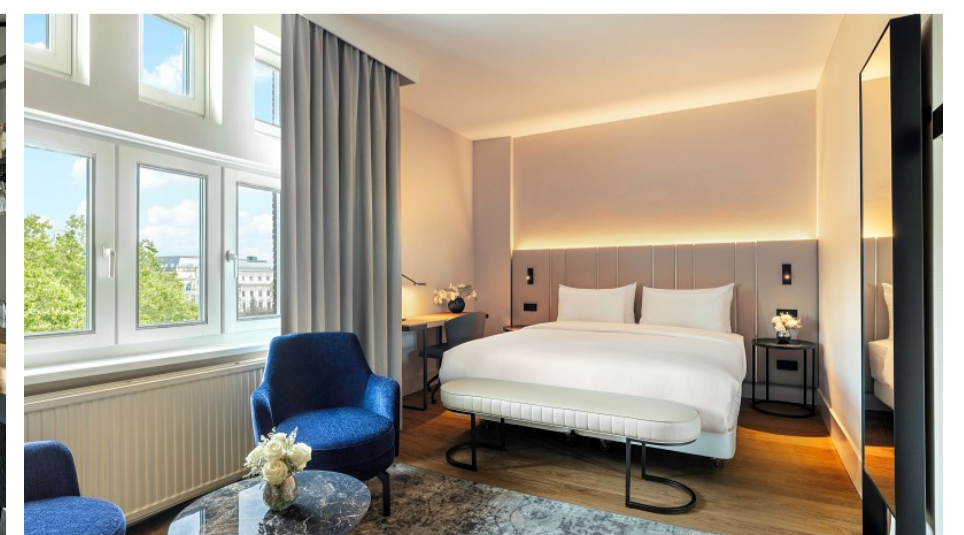

NH AMSTERDAM LEIDSEPLEIN

HOTEL LOCATION

The luxurious four-star NH Amsterdam Leidseplein hotel is conveniently located in the heart of Amsterdam. It is right across from the lively Leidse Square in the fashion and museum district, an area brimming with entertainment, dining and nightlife options.

Amsterdam Schiphol Airport
15 km / 25 min
Station Amsterdam Central
2,4 km / 15 min
Bus stop
0,1 km / 1 min

Stadhouderskade, 7
1054 ES Amsterdam
The Netherlands
T. +31 (0)85 902 2300
nhgroupsales.nl@nh-hotels.com
nh-hotels.com/hotel/nh-amsterdam-leidseplein

237 ROOMS

- 167 Standard rooms
- 68 Superior rooms
- 2 Junior suites

ROOM FACILITIES

- free wireless internet access
- direct dial telephone
- mini bar
- toiletry kit
- hairdryer
- wake up service
- room safety deposit box
- room service
- airconditioning
- coffee and tea facilities

FOOD & DRINKS

- Bar & Kitchen Copper
- buffet breakfast
- 'early birds' breakfast

HOTEL FACILITIES

- facilities for the disabled
- dry cleaning service
- fitness & health club upon reservation

MEETINGS & EVENTS

- 4 meeting rooms & 1 boardroom
- capacity up to 200 guests
- entrance to patio garden
- suitable for various events